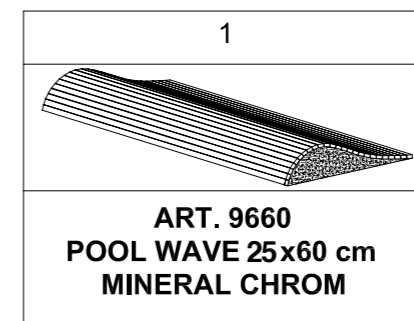

A	INTERNO VASCA INTERIEUR BASSIN POOL TANK BECKEN	B	ESTERNO VASCA PLAGE POOL SURROUND BECKENUMGANG