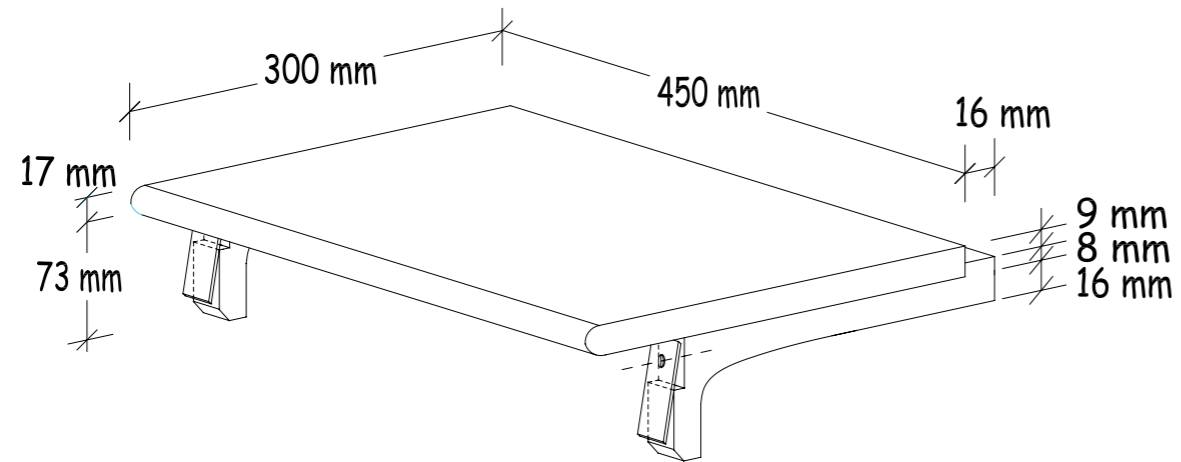

wellness&spa

LINEA PIETRE NATIVE

GRES FINE PORCELLANATO ~ UNGLAZED FULLY VITRIFIED PORCELAIN TILES ~ CARREAUX DE GRÈS CÉRAME FIN VITRIFIÉ ~ UNGLASIERTE FEINSTEINZEUGFLIESEN

SERIE MINERAL CHROM

Art. 9892