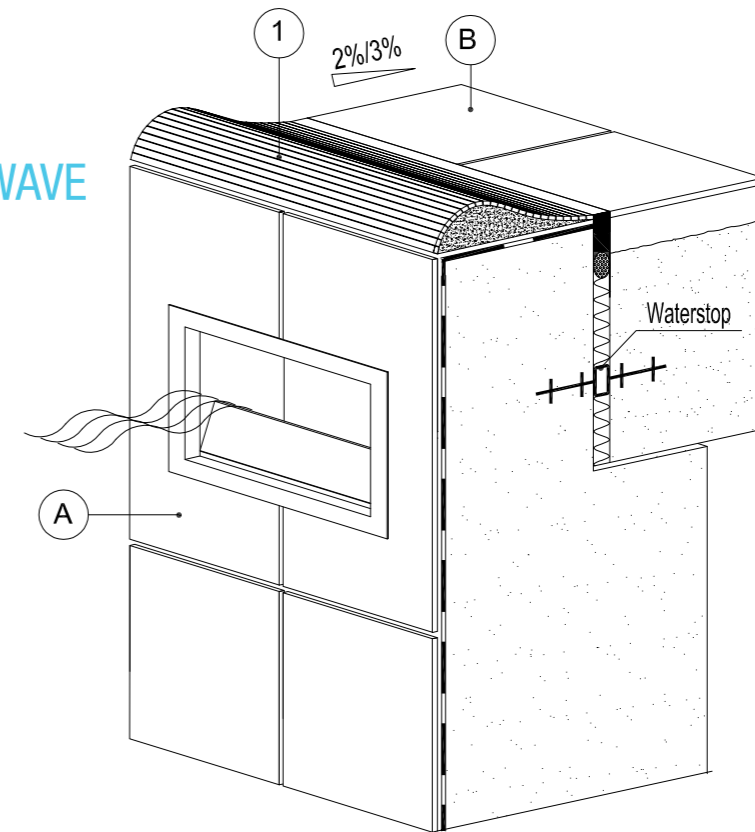

Bordo skimmer
Systeme skimmer
Skimmer system
System skimmer

Mod. 9660 SK WAVE

A	INTERNO VASCA INTERIEUR BASSIN POOL TANK BECKEN	B	ESTERNO VASCA PLAGE POOL SURROUND BECKENUMGANG
---	--	---	---

wellness&spa