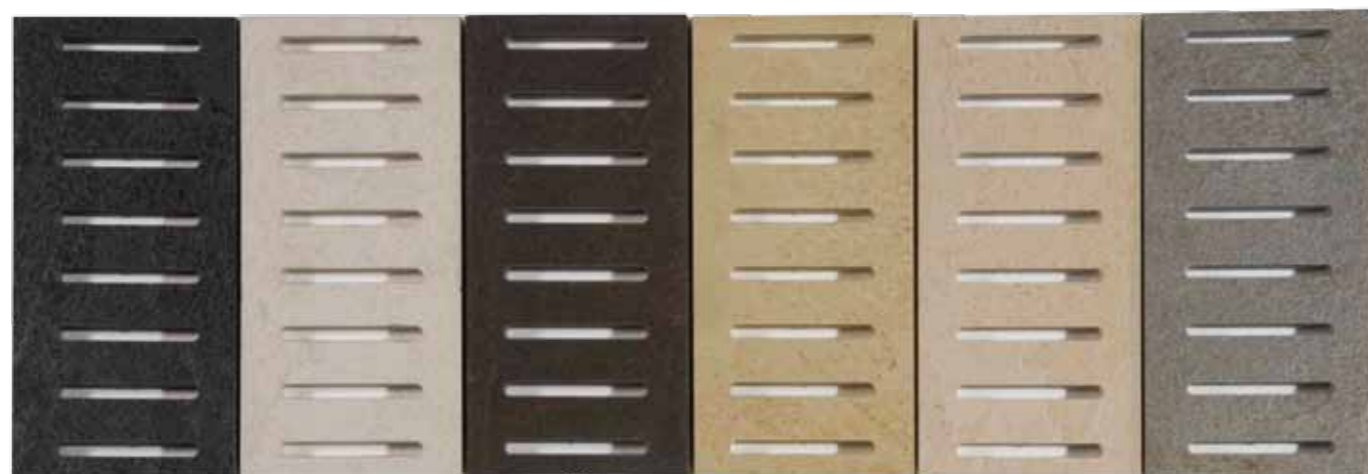

wellness&spa

LINEA PIETRE NATIVE

GRES FINE PORCELLANATO ~ UNGLAZED FULLY VITRIFIED PORCELAIN TILES ~ CARREAUX DE GRÈS CÉRAME FIN VITRIFIÉ ~ UNGLASIERTE FEINSTEINZEUGFLIESEN

SERIE MINERAL CHROM

PEZZI SPECIALI SWIMMING POOL

Pièces spéciales Swimming Pool - *Swimming Pool fittings* - *Formstücke Swimming Pool*

I pezzi speciali Mineral Chrom Swimming Pool sono ora disponibili in tutti i colori della serie
Les pièces spéciales Mineral Chrom Swimming Pool sont maintenant disponibles dans toutes les couleurs
Swimming Pool Mineral Chrom's fittings are now available in all colors
Die Formstücke der Serie Mineral Chrom Swimming Pool sind jetzt in allen Farben hergestellt

MINERAL BLACK   MINERAL WHITE   MINERAL BROWN   MINERAL GOLD   MINERAL BEIGE   MINERAL GREY

wellness&spa

LINEA PIETRE NATIVE

GRES FINE PORCELLANATO ~ UNGLAZED FULLY VITRIFIED PORCELAIN TILES ~ CARREAUX DE GRÈS CÉRAME FIN VITRIFIÉ ~ UNGLASIERTE FEINSTEINZEUGFLIESEN