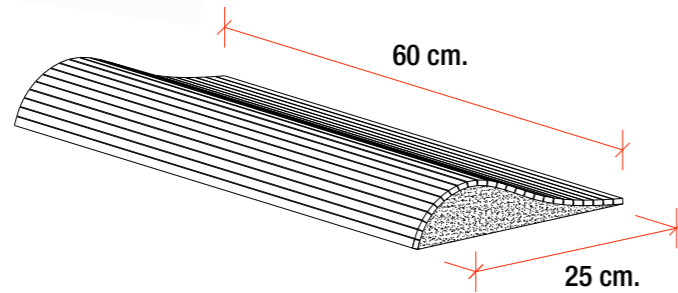

wellness&spa

LINEA PIETRE NATIVE

GRES FINE PORCELLANATO ~ UNGLAZED FULLY VITRIFIED PORCELAIN TILES ~ CARREAUX DE GRÈS CÉRAME FIN VITRIFIÉ ~ UNGLASIERTE FEINSTEINZEUGFLIESEN

SERIE MINERAL CHROM

PEZZI SPECIALI SWIMMING POOL

Pièces spéciales Swimming Pool - Swimming Pool fittings - Formstücke Swimming Pool

Art. 9660 POOL WAVE